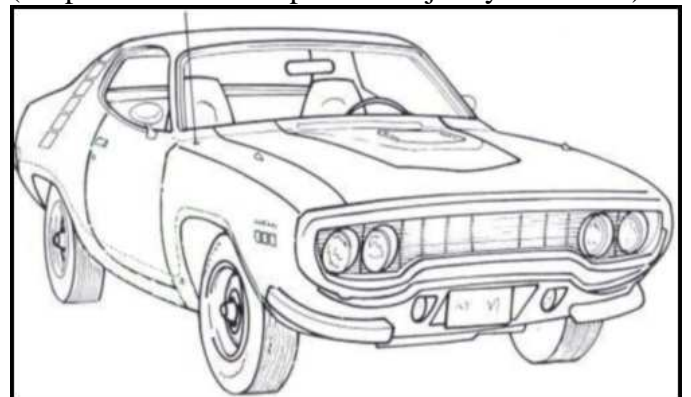

1971 Plymouth Satellite Sebring Plus

Paint GY8-Gold Top Black Inter. Gold Engine/Trans 318-2 / Auto
(Moparts forum - scalped in LA junkyard - 1990)