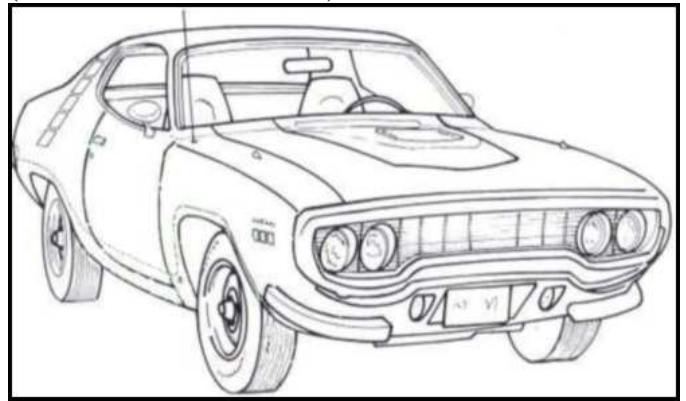

1971 Plymouth GTX

Paint Top Inter. Engine/Trans
GY3-Curious Yellow Black Black 440 / Auto
(Dan's Sunroof Database)