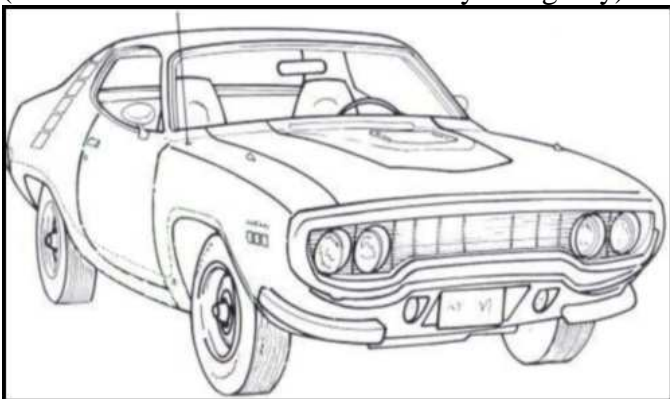

1971 Plymouth Road Runner

Paint   Top   Inter.   Engine/Trans
FE5-Rallye Red   Black   Black   383-4 / 4-spd
(Dan's Sunroof Database & 1971 Plym. registry)