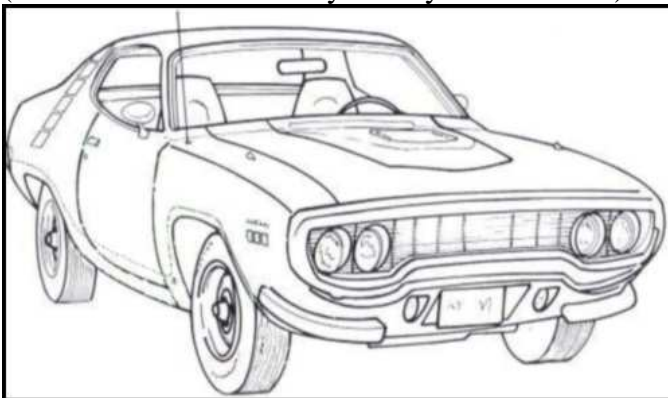

1971 Plymouth Satellite Sebring Plus

Paint Top Inter. Engine/Trans
GY9-Tawny Gold White White 383-4 / Auto
(Broadcast sheet - car may or may not still exist)