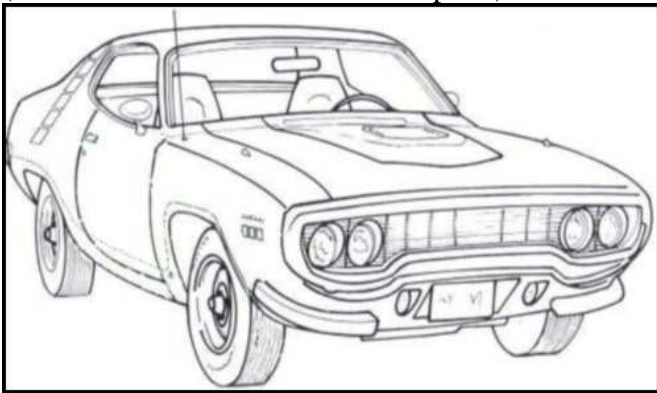

1971 Plymouth Road Runner

Paint Top Inter. Engine/Trans
FC7-In Violet White White 340-4 / Auto
(In the Midwest - restoration complete)