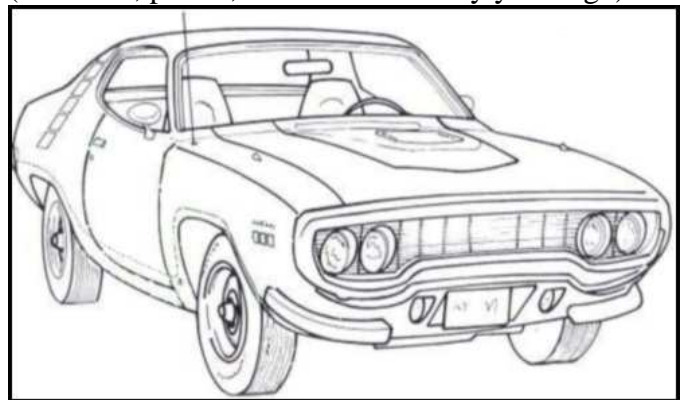

1971 Plymouth Road Runner

Paint   Top   Inter.   Engine/Trans
GK6-Autumn Bronze   White   Brown   383-4 / 4-spd
(Wrecked, parted, and Crushed many years ago)