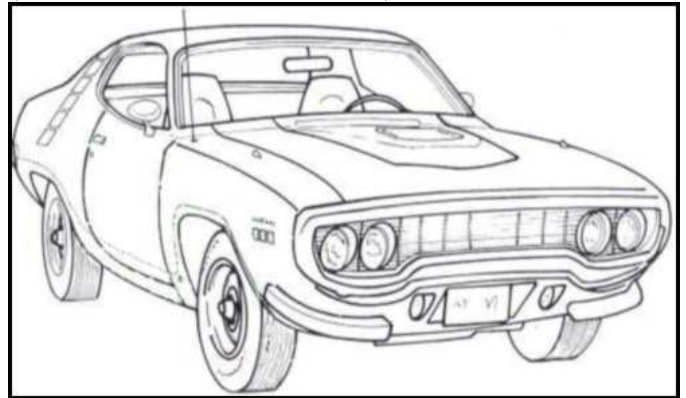

1971 Plymouth Road Runner

Paint   Top   Inter.   Engine/Trans
GK6-Autumn Bronze Black   Black   383-4 / Auto
(Loaded LA built sunroof car)