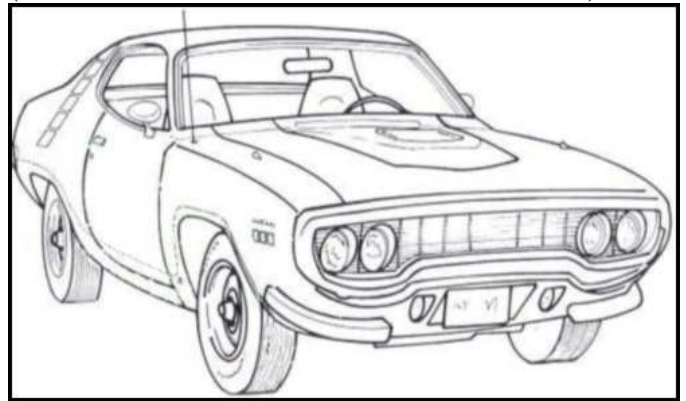

1971 Plymouth Road Runner

Paint   Top   Inter.   Engine/Trans
GW3-Sno White   Black   Black   383-4 / Auto
(RRNest member used to own in the late 80's)