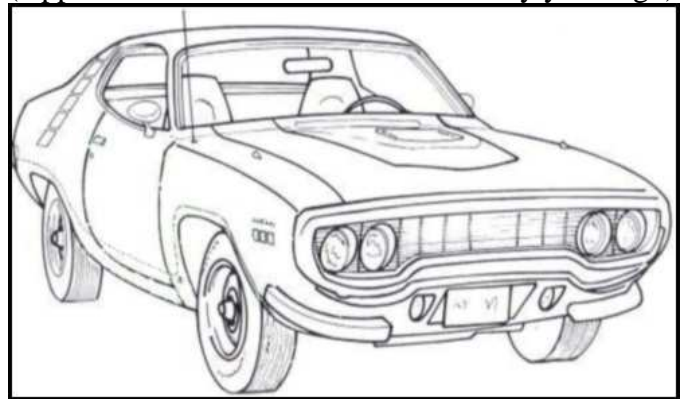

1971 Plymouth Road Runner

Paint Top Inter. Engine/Trans
EV2-Hemi Orange Black BkOrg 440-6 / Auto
(Undergoing restoration 2017-2021)

1971 Plymouth Road Runner

Paint Top Inter. Engine/Trans
GY8-Gold Black Black 383-4 / 4-spd
(Appeared at a California car show many years ago)