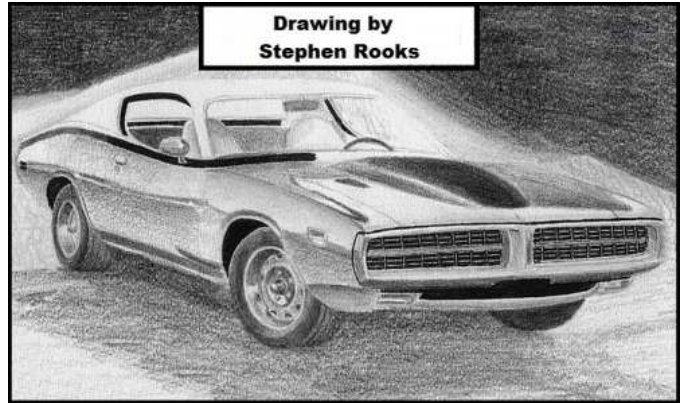

1971 Charger SE

Paint   Top   Inter.   Engine/Trans
TX9-Black   White   Black   440-4 / Auto