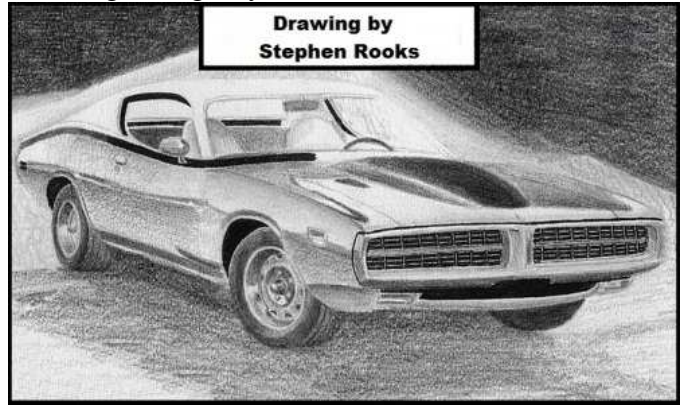

1971 Charger R/T

Paint   Top   Inter.   Engine/Trans
FJ6-Green Go   White   White   440-4 / Auto
(71chargerrregistry.com)