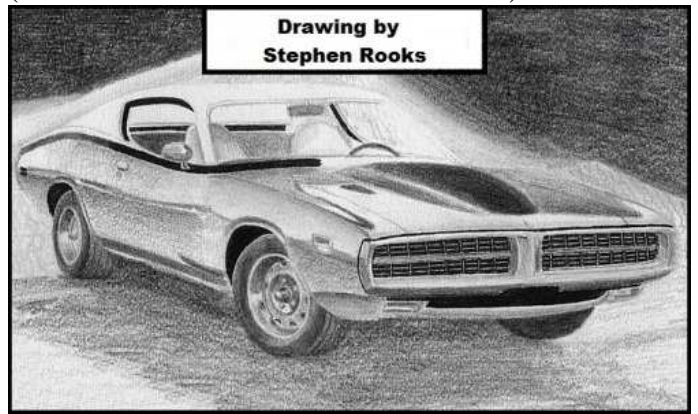

1971 Charger

Paint GA4-Light Gunmetal Top White Inter. Blue Engine/Trans 383-4 / Auto
(Sold on www.cars-on-line.com - 2015)