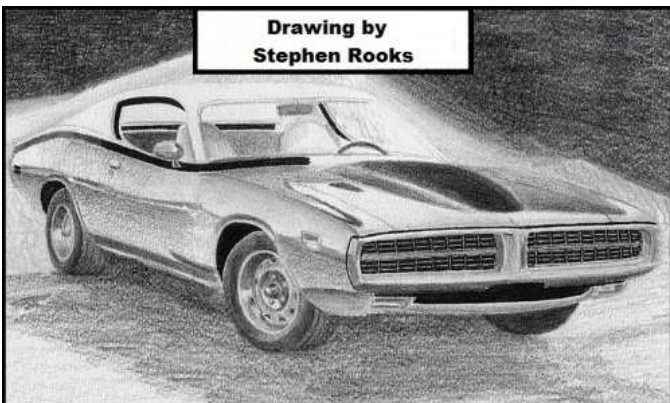

1971 Charger SE

Paint   Top   Inter.   Engine/Trans
GF3-Medium Green   Green   ?   383-4 / Auto