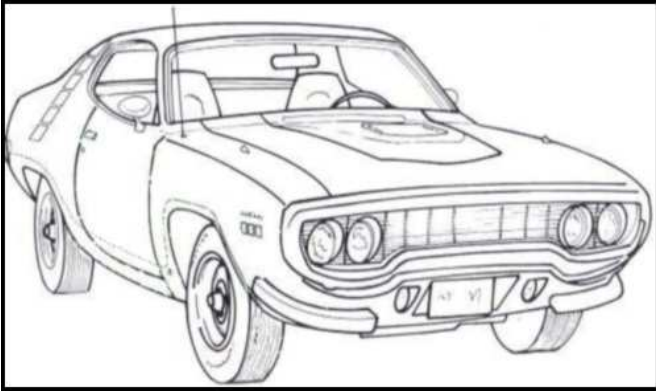

1971 Plymouth Roadrunner

Paint Top Inter. Engine/Trans
FC7-In Violet White White 340-4 / Auto
(In the Midwest - restoration nearing completion)