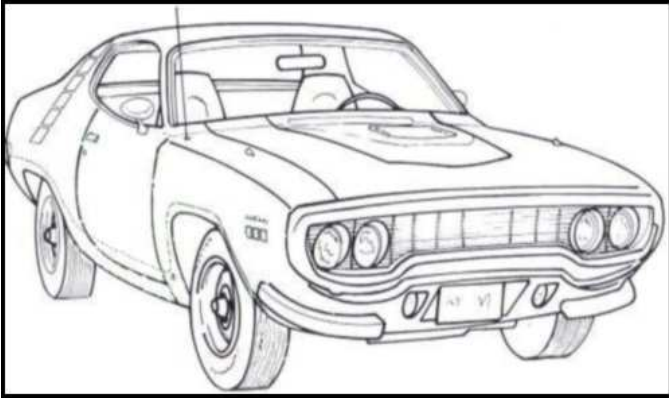

1971 Plymouth Roadrunner

Paint Top Inter. Engine/Trans
EV2-Hemi Orange Black BkOrg 440-6 / Auto
(Undergoing restoration 2017-2020)