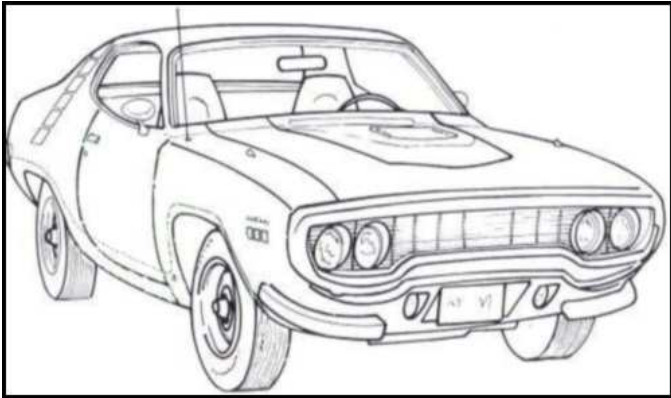

1971 Plymouth Roadrunner

Paint Top Inter. Engine/Trans
FE5-Rallye Red Black Black 383-4 / Auto
(New owner in Midwest - LA Built sunroof car)