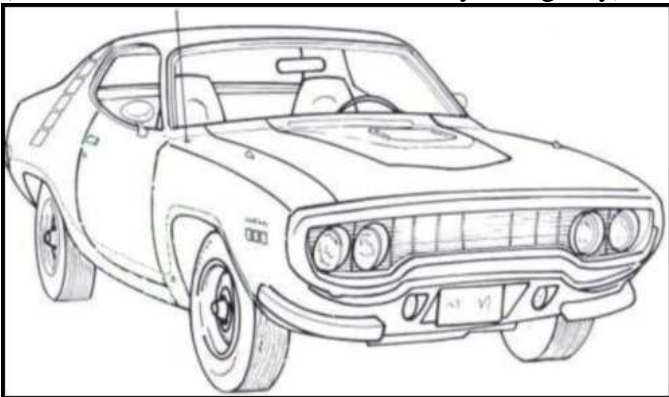

1971 Plymouth Roadrunner

Paint Top Inter. Engine/Trans
FE5-Rallye Red Black Black 383-4 / 4-spd
(Dan's Sunroof Database & 1971 Plym. registry)