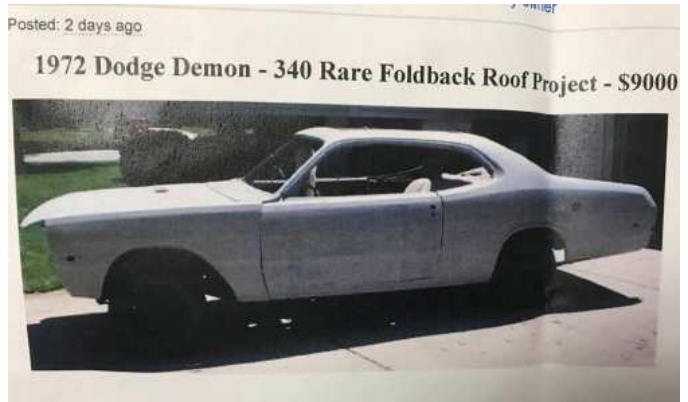

1972 Dodge Demon 340

Paint FY1-Top Banana Top Black Inter. Black Engine/Trans 340-4 / 4spd

1972 Dodge Demon 340

Paint FE5-Rallye Red Top White Inter. White Engine/Trans 340-4 / Auto

1972 Dodge Demon 340

Paint EV2-Hemi Orange Top Black Inter. Black Engine/Trans 340-4 / Auto

1972 Dodge Demon 340

Paint EV2-Hemi Orange Top Black Inter. Black Engine/Trans 340-4 / Auto
Deluxe interior, Bright exhaust tips, AM/FM

1972 Dodge Demon 340

Paint EV2-Hemi Orange Top Black Inter. Black Engine/Trans 340-4 / Auto
Deluxe interior, Power Disc Brakes, AM Radio

1972 Dodge Demon 340

Paint Green Top Unk Inter. White Engine/Trans 340-4 / Auto

Posted: 2 days ago

1972 Dodge Demon - 340 Rare Foldback Roof Project - \$9000

1972 Dodge Demon

Paint FY1-Top Banana
Top Black
Inter. Black
Engine/Trans 318-2 / Auto
A/C, Deluxe interior, Power Disc Brakes, Light Pkg

1972 Dodge Demon

Paint	Top	Inter.	Engine/Trans
Gold	White	?	?/?

Parted out, sunroof and fender tag saved

Drawing by:
Stephen Rooks