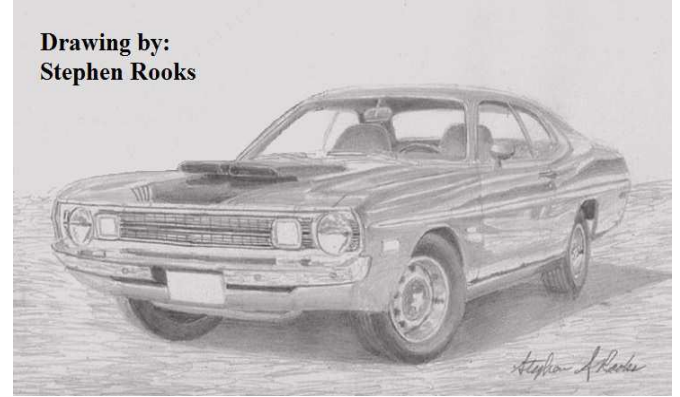

1972 Dodge Demon 340

Paint FY1-Top Banana Top Black Inter. Black Engine/Trans 340-4 / 4spd

1972 Dodge Demon 340

Paint FE5-Rallye Red Top White Inter. White Engine/Trans 340-4 / Auto

1972 Dodge Demon 340

Paint EV2-Hemi Orange Top Black Inter. Black Engine/Trans 340-4 / Auto

1972 Dodge Demon 340

Paint EV2-Hemi Orange Top Black Inter. Black Engine/Trans 340-4 / Auto
Deluxe interior, Bright exhaust tips, AM/FM

1972 Dodge Demon 340

Paint EV2-Hemi Orange Top Black Inter. Black Engine/Trans 340-4 / Auto
Deluxe interior, Power Disc Brakes, AM Radio

1972 Dodge Demon 340

Paint Green Top Unk Inter. White Engine/Trans 340-4 / Auto

Posted: 2 days ago

1972 Dodge Demon - 340 Rare Foldback Roof Project - \$9000

1972 Dodge Demon

Paint FY1-Top Banana
Top Black
Inter. Black
Engine/Trans 318-2 / Auto
A/C, Deluxe interior, Power Disc Brakes, Light Pkg

1972 Dodge Demon

Paint TB3-Super Blue
Top White
Inter. White
Engine/Trans 318-2 / Auto
#1 Power drum brakes - parted out.

1972 Dodge Demon

Paint EW1-White
Top White
Inter. Green
Engine/Trans 318-2 / Auto
A/C, Deluxe interior, Custom package