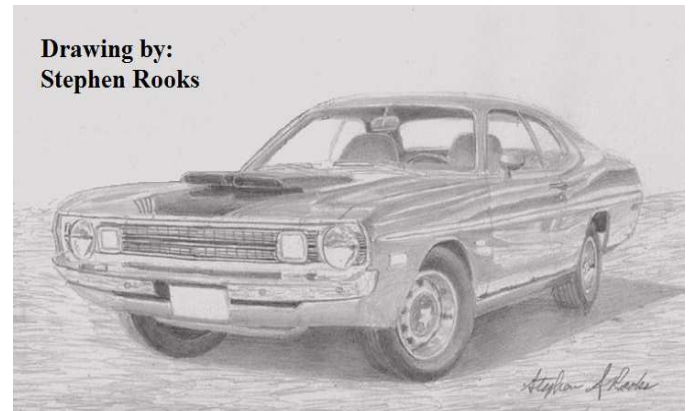

1972 Dodge Demon 340

Paint EV2-Hemi Orange Top Black Inter. Black Engine/Trans 340-4 / Auto
Deluxe interior, Bright exhaust tips, AM/FM

1972 Dodge Demon 340

Paint EV2-Hemi Orange Top Black Inter. Black Engine/Trans 340-4 / Auto
Deluxe interior, Power Disc Brakes, AM Radio

1972 Dodge Demon 340

Paint Green Top Unk Inter. White Engine/Trans 340-4 / Auto

Posted: 2 days ago

1972 Dodge Demon - 340 Rare Foldback Roof Project - \$9000

1972 Dodge Demon

Paint FY1-Top Banana
Top Black
Inter. Black
Engine/Trans 318-2 / Auto
A/C, Deluxe interior, Power Disc Brakes, Light Pkg

Paint EW1-White
Top Black
Inter. Black
Engine/Trans 318-2 / Auto
A/C

1972 Dodge Demon

Paint	Top	Inter.	Engine/Trans
TB3-Super Blue	White	White	318-2 / Auto

Deluxe interior, Custom package, FMTS

Drawing by:
Stephen Rooks