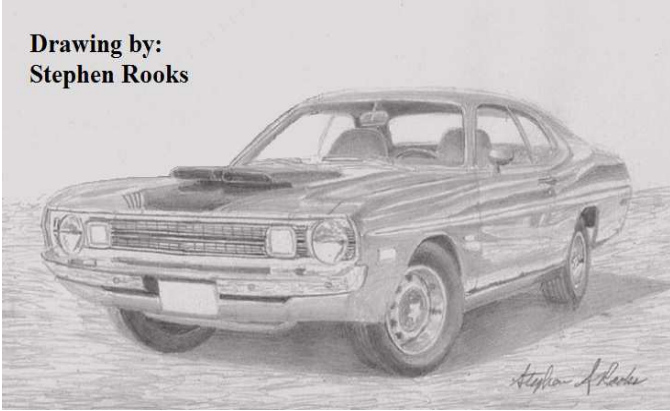

1972 Dodge Demon 340

Paint EV2-Hemi Orange Top Black Inter. Black Engine/Trans 340-4 / Auto
Deluxe interior, Bright exhaust tips, AM/FM

1972 Dodge Demon 340

Paint EV2-Hemi Orange Top Black Inter. Black Engine/Trans 340-4 / Auto
Deluxe interior, Power Disc Brakes, AM Radio

1972 Dodge Demon 340

Paint Green Top Unk Inter. White Engine/Trans 340-4 / Auto

Posted: 2 days ago

1972 Dodge Demon - 340 Rare Foldback Roof Project - \$9000

1972 Dodge Demon

Paint FY1-Top Banana
Top Black
Inter. Black
Engine/Trans 318-2 / Auto
A/C, Deluxe interior, Power Disc Brakes, Light Pkg

Paint EW1-White
Top Black
Inter. Black
Engine/Trans 318-2 / Auto
A/C

1972 Dodge Demon

Paint	Top	Inter.	Engine/Trans
TB3-Super Blue	White	White	318-2 / Auto

Deluxe interior, Custom package, FMTS

Drawing by:
Stephen Rooks

1972 Dodge Demon

Paint	Top	Inter.	Engine/Trans
Gold	White	?	?/?

Parted out, sunroof and fender tag saved

Drawing by:
Stephen Rooks