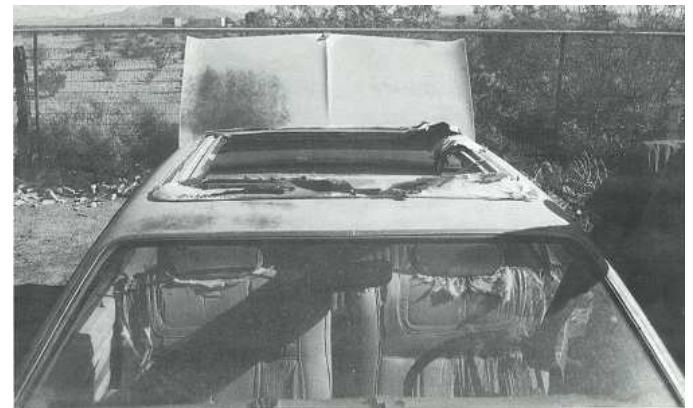

1972 Dodge Demon

Paint GY9-Tawny Gold
Top Black
Inter. Gold
Engine/Trans 318-2 / Auto