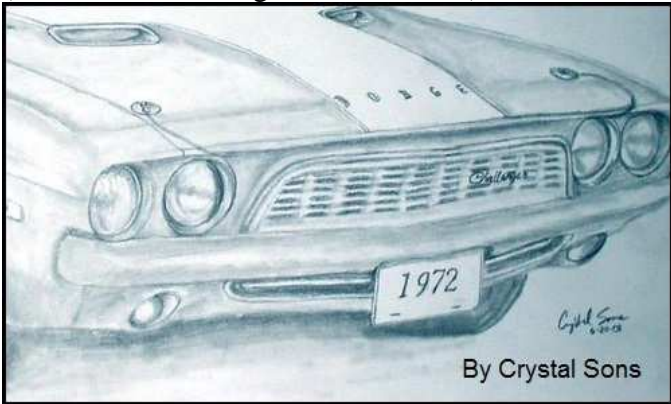

**1972 Challenger Rallye**

Paint Top Inter. Engine/Trans  
EW1-White White White 340-4 / Auto  
(Mopar Sunroof Registry)

**1972 Challenger Rallye**

Paint Top Inter. Engine/Trans  
EW1-White White White 340-4 / Auto  
(Facebook post: 1969-1975 Sunroof Mopars)

**1972 Challenger Rallye**

Paint Top Inter. Engine/Trans  
EW1-White White White 340-4 / Auto  
(Facebook post: 1969-1975 Sunroof Mopars)

**1972 Challenger Rallye**

Paint Top Inter. Engine/Trans  
HB1-Light Blue White White 340-4 / Auto  
(eBay Sale Dec 2008)

**1972 Challenger Rallye**

Paint Top Inter. Engine/Trans  
TB3-Super Blue ? White 340-4 / Auto  
(Appeared on an episode of Counts Customs)

**1972 Challenger Rallye**

Paint Top Inter. Engine/Trans  
TB3-Super Blue White White 340-4 / Auto  
(www.cuda-challenger.com member)