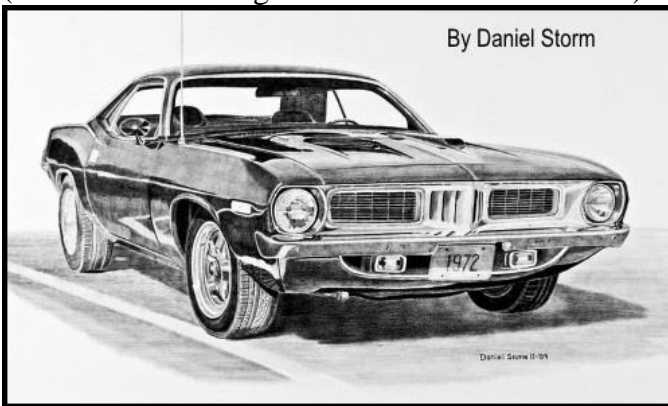

1972 'Cuda

Paint Top Inter. Engine/Trans
GF7-Sherwood Green Black Black 340-4 / 4-spd
(For sale in Hemmings Motor News in '94 & 2000)

1972 'Cuda

Paint Top Inter. Engine/Trans
TX9-Black Black Black 340-4 / Auto
(www.moparts.com member)

1972 'Cuda

Paint Top Inter. Engine/Trans
EV2-Tor-Red White White 340-4 / Auto
(www.cuda-challenger.com member used to own)

1972 'Cuda

Paint Top Inter. Engine/Trans
FY1-Lemon Twist Black Black 340-4 / ?
(Facebook picture by James Sciarrino)

1972 'Cuda

Paint Top Inter. Engine/Trans
GY8-Gold Leaf Met. White White 340-4 / Auto
(www.moparts.com member)

1972 'Cuda

Paint Top Inter. Engine/Trans
TB3-Basin Str. Blue Black Black 340-4 / Auto
(Car lives in the western USA)

(Hipercuda on www.cardomain.com)

(Upgraded to a 340/4-spd)

1972 Barracuda/Cuda

Paint	Top	Inter.	Engine/Trans
Red	?	?	? / ?

(Posted on Facebook - 1969-1975 Sunroof Mopars)