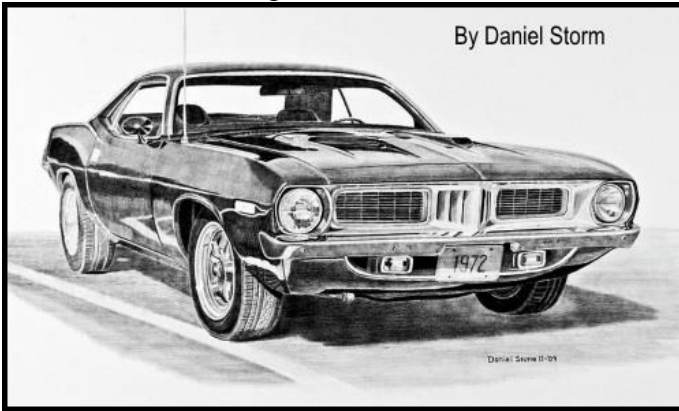

1972 'Cuda

Paint Top Inter. Engine/Trans
GF7-Sherwood Green Black Black 340-4 / 4-spd
(For sale in Hemmings Motor News in '94 & 2000)

1972 'Cuda

Paint Top Inter. Engine/Trans
TX9-Black Black Black 340-4 / Auto
(www.moparts.com member)

1972 'Cuda

Paint Top Inter. Engine/Trans
EV2-Tor-Red White White 340-4 / Auto
(www.cuda-challenger.com member used to own)

1972 'Cuda

Paint Top Inter. Engine/Trans
FY1-Lemon Twist Black Black 340-4 / ?
(Facebook picture by James Sciarrino)

1972 'Cuda

Paint Top Inter. Engine/Trans
GY8-Gold Leaf Met. White White 340-4 / Auto
(www.moparts.com member)

1972 'Cuda

Paint Top Inter. Engine/Trans
TB3-Basin Str. Blue Black Black 340-4 / Auto
(Car lives in the western USA)

(Hipercuda on www.cardomain.com)

(Upgraded to a 340/4-spd)

1972 Barracuda/Cuda

Paint	Top	Inter.	Engine/Trans
Red	?	?	? / ?

(Posted on Facebook - 1969-1975 Sunroof Mopars)